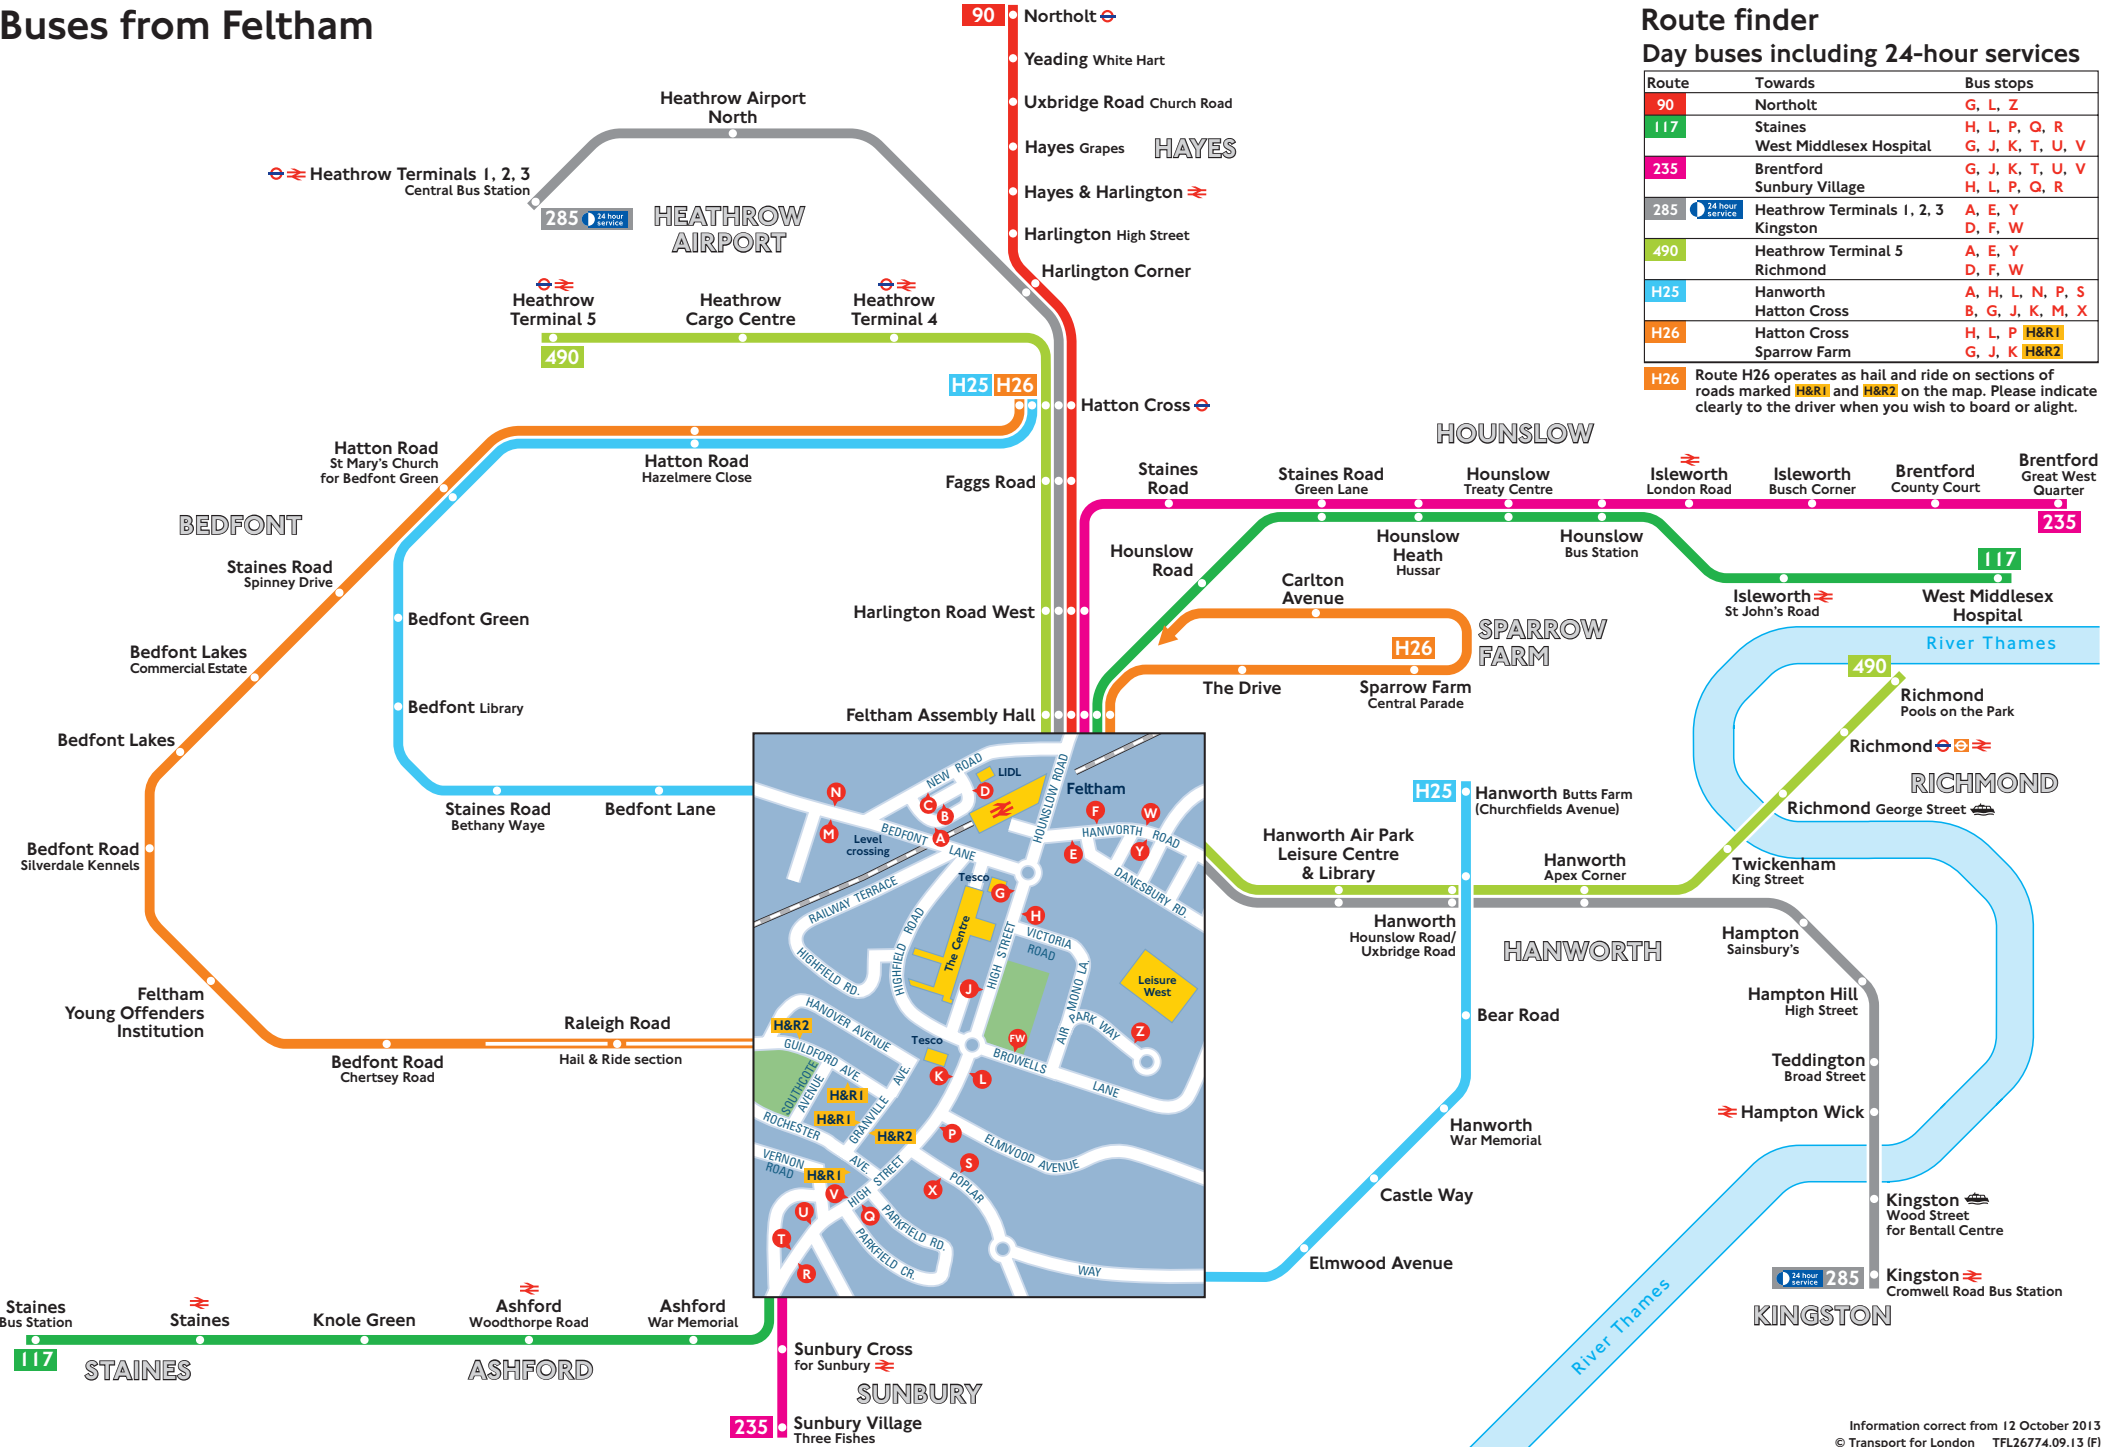

# Buses from Feltham

## Route finder

Day buses including 24-hour services

Route	Towards	Bus stops
90	Northolt	G, L, Z
117	Staines	H, L, P, Q, R
	West Middlesex Hospital	G, J, K, T, U, V
235	Brentford	G, J, K, T, U, V
	Sunbury Village	H, L, P, Q, R
285	Heathrow Terminals 1, 2, 3	A, E, Y
	Kingston	D, F, W
490	Heathrow Terminal 5	A, E, Y
	Richmond	D, F, W
H25	Hanworth	A, H, L, N, P, S
	Hatton Cross	B, G, J, K, M, X
H26	Hatton Cross	H, L, P H&R1
	Sparrow Farm	G, J, K H&R2

**H26** Route H26 operates as hail and ride on sections of roads marked **H&R1** and **H&R2** on the map. Please indicate clearly to the driver when you wish to board or alight.